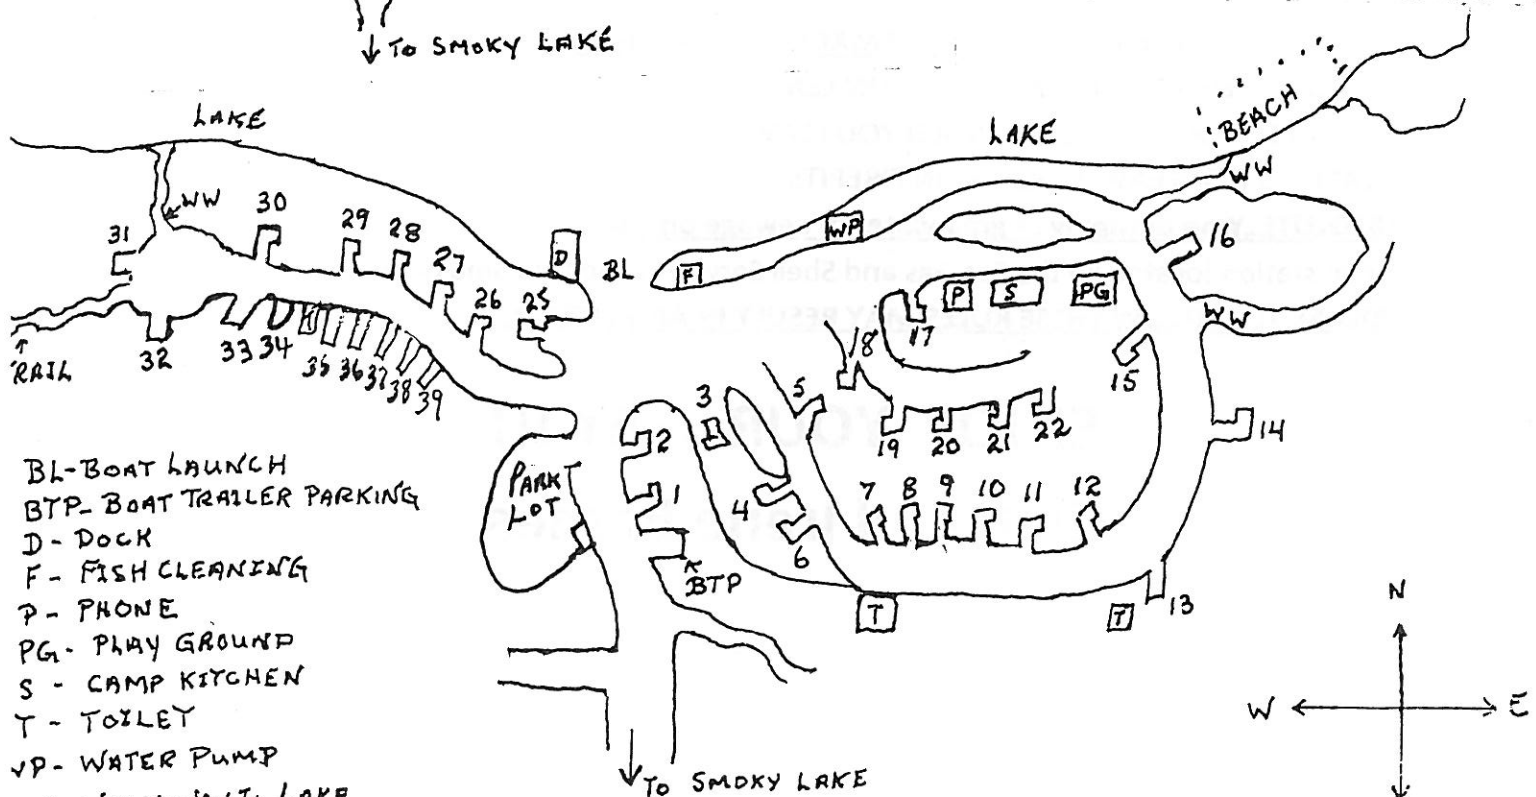

HANMORE LAKE EAST

ISLAND LAKE

- BL- BOAT LAUNCH
- BTP- BOAT TRAILER PARKING
- D- DOCK
- F- FISH CLEANING
- P- PHONE
- PG- PLAY GROUND
- S- CAMP KITCHEN
- T- TOILET
- WP- WATER PUMP
- JW- WALK WAY TO LAKE

HANMORE LAKE WEST