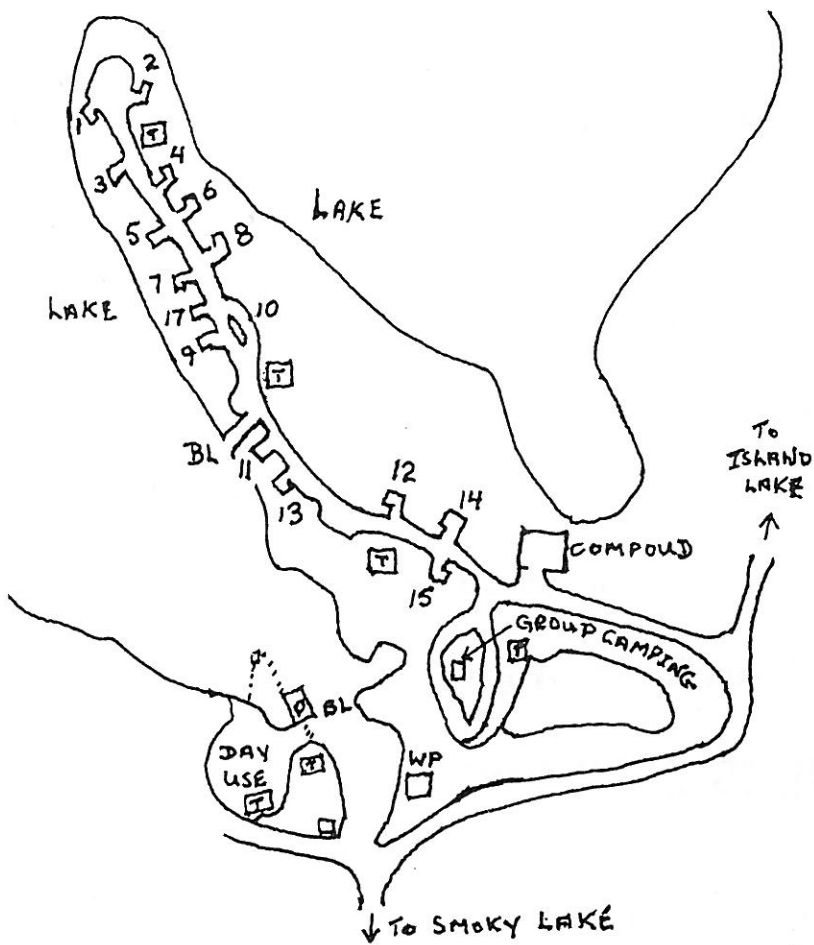

HANMORE LAKE EAST

ISLAND LAKE

- BL- BOAT LAUNCH
- BTP- BOAT TRAILER PARKING
- D- DOCK
- F- FISH CLEANING
- P- PHONE
- PG- PLAY GROUND
- S- CAMP KITCHEN
- T- TOILET
- WP- WATER PUMP
- JW- WALK WAY TO LAKE

HANMORE LAKE WEST